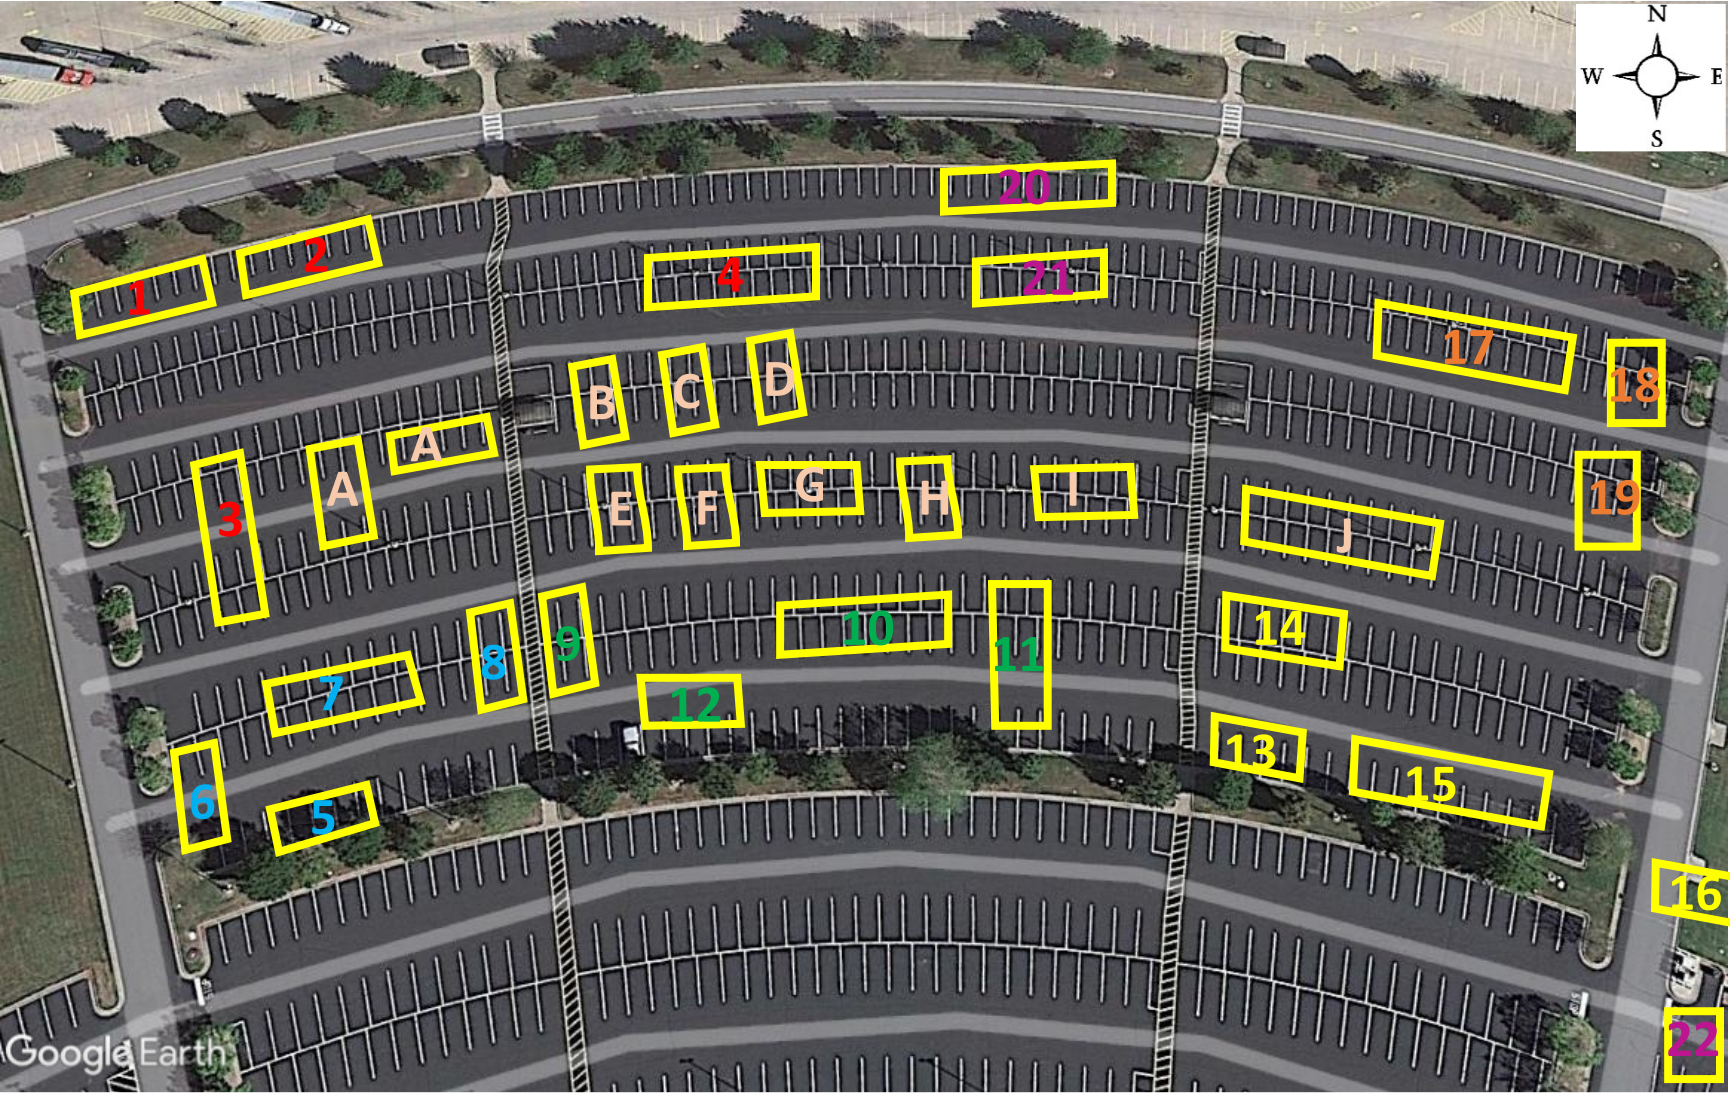

EXERCISE FIELD

EXERCISE FIELD

MAP ID	AGENCY	DIVISION / SPONSOR / C&G
1	Salvation Army	F
2	MODOT	F
3	Oklahoma City Police & Fire	F
4	ITDRC	F
5	Frisco, Texas	H
6	Eureka Search & Rescue	H
7	Palo Pinto, TX Emergency Management	H
8	Iowa 71 CST	H
9	Cisco Crisis	A
10	Star One	A
11	Wichita Fire	A
12	Nebraska CST	A
13	Woods County, Oklahoma	B
14	Oklahoma Highway Patrol	B
15	Verizon A	B
16	Ford County, Kansas	B
17	Texas DPS	D
18	Lincoln County, Oklahoma	D
19	JASCO	D
20	Moore, Oklahoma	E
21	Washington County, Oklahoma	E
22	Missouri State Highway Patrol	E
A	First Net	Sponsor
B	JPS	Sponsor
C	IP Access	Sponsor
D	KYMETA	Sponsor
E	Public Safety Solutions	Sponsor
F	IST – Joplin PD DWI Command Post	C&G
G	Sky Lab	C&G
H	IST Trailer	C&G
I	Nomad GCS	Sponsor
J	T-Mobile	Sponsor